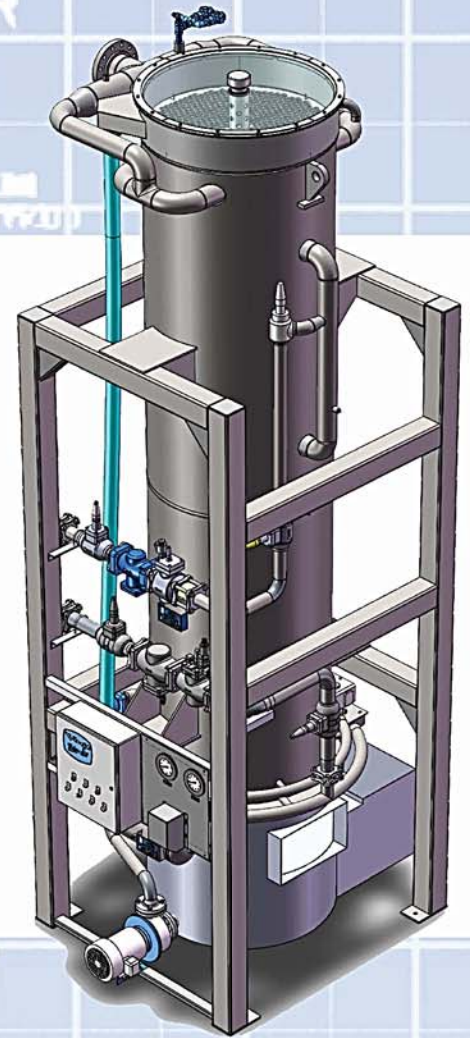

MODERN

ICE EQUIPMENT AND SUPPLY

**We support your business
beginning to end.**

VOGT

Tube Ice Machine

P42A - ICE KING

Ice Size: Cylinder (Tube-Ice)

1 1/8" Dia. X 1 1/4" Long

Dimensions:

6' X 6' X 18' 6" Overall Height*

(Pumps or Motors May Extend Outside This Nominal Space)

Features:

- Up to 125 Tons of Ice per Day
- 175 Average TR
- Liquid Overfeed Operation
- 460 Volt Machine, 120 Volt Controls
- 304 Stainless Steel Shell
- 304 Stainless Steel Piping and Frame
- Clear Coat Finish
- 1 1/4" OD Tubes - 660 Total Tubes
- Single Discharge Cutter - 1 1/4" Ice Length
- Allen Bradley Based Controls
- Low Side Refrigerant Charge - 1800 Pounds
- Liquid Feed Rate - 40 GPM
- Suction Connection Size - 5"
- Liquid Connection Size - 2.5"
- Hot Gas Connection Size - 3"